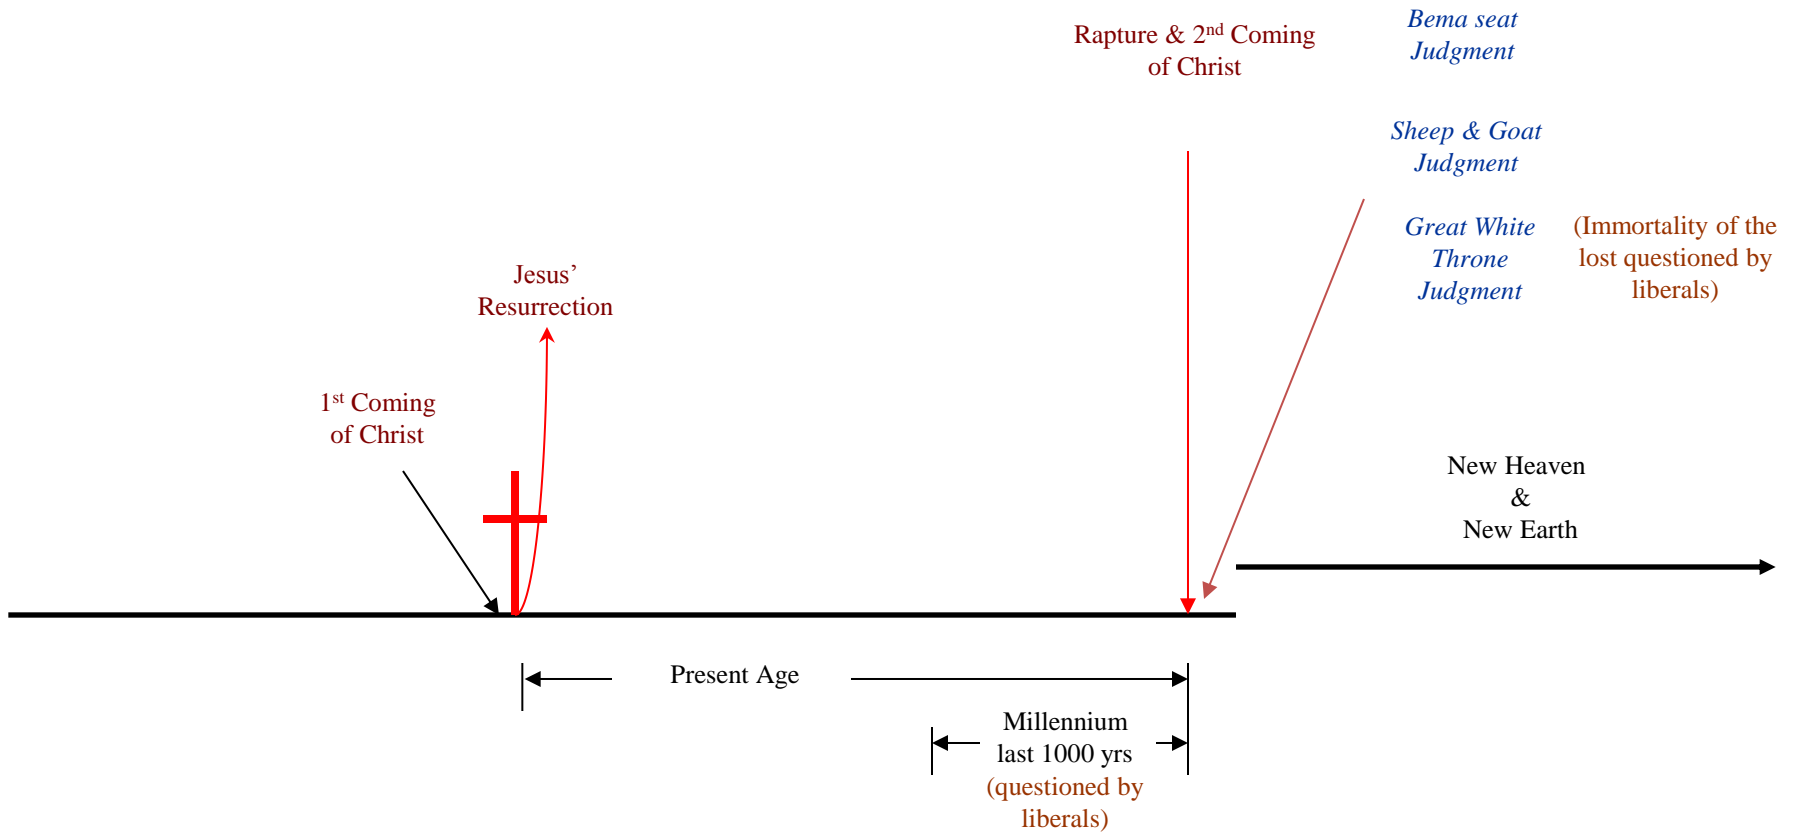

Ministry of Grace

Postmillennial View of the Future

17th Century to present

Conservative - All scripture is to be interpreted literally except prophecy of the future
Liberal – Scripture can not be interpreted literally